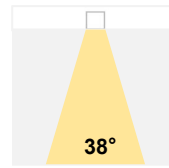

DOTA180-50 Datasheet

Features

- Anti-glare via deep lighting source.
- IP65 from both front and back
- Premium alu for good heat dissipation.
- Honeycomb optic available.
- Black/White/Silver reflector optional.

Indoor/Outdoor

General

- Indoor/Outdoor
- Die-casting aluminum
- Trim recessed
- Ring color: White
- Power coated
- IP65 from front and back

Optic

- Lens
- Beam Angle: 15°/24°/38°/60°
- UGR < 19

Electrical