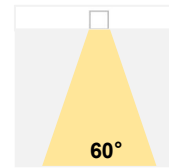

Indoor/Outdoor

General

- Indoor/Outdoor
- Die-casting aluminum
- Trim recessed
- Ring color: White
- Power coated
- IP65 from front and back

Optic

- Lens
- Beam Angle: 15°/24°/38°/60°
- UGR < 19

Electrical