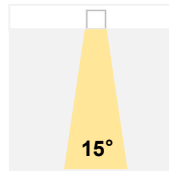

Indoor/Outdoor

General

- Indoor/Outdoor
- Die-casting aluminum
- Trim recessed
- Ring color: White
- Power coated
- IP65 from front and back

Optic

- Lens
- Beam Angle: 15°/24°/38°/60°
- UGR < 19

Electrical