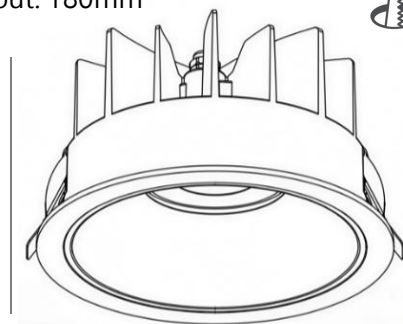

Indoor/Outdoor

General

- Indoor/Outdoor
- Die-casting aluminum
- Trim recessed
- Ring color: White
- Power coated
- IP65 from front and back

Optic

- Lens
- Beam Angle: 15°/24°/38°/60°
- UGR < 19

Electrical

- Class II
- Driver type: constant current
- Input: 220-240VAC, 50Hz
- Power: 50W
- On-off, 0-10V, Dali
- PF > 0.9

Dimension

- Size: $\Phi 190$ x H95mm
- Cutout: 180mm

180mm

H95mm

$\Phi 190$ mm