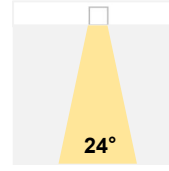

Indoor/Outdoor

General

- Indoor/Outdoor
- Die-casting aluminum
- Trim recessed
- Ring color: White
- Power coated
- IP65 from front and back

Optic

- Lens
- Beam Angle: 15°/24°/38°/60°
- UGR < 19

Electrical