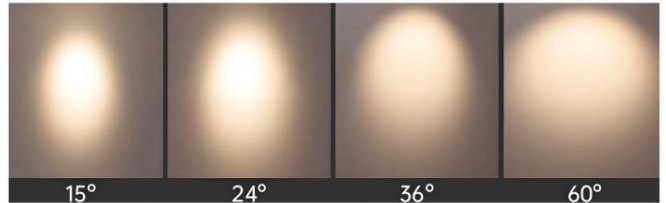

General

- Indoor
- Cold forging aluminum
- Track mounted
- Color:Black/ White
- Power coated
- 360° rotatable

Electrical

- Class I
- 4 Wire Track System
- Input: 200-240VAC, 50Hz
- Power: 20W
- On-off, Triac dim, Local dim, Dali dim

Photometric

- LED type: COB
- LED brand: Osram
- SDCM < 3
- CRI 90
- CCT: 2700K/3000K/4000K (CCT switch optional)
- 1900lm@4000K

Optic

- Lens
- Beam Angle: 15°/24°/36°/60°
- UGR < 19
- Honeycomb UGR < 17 optional