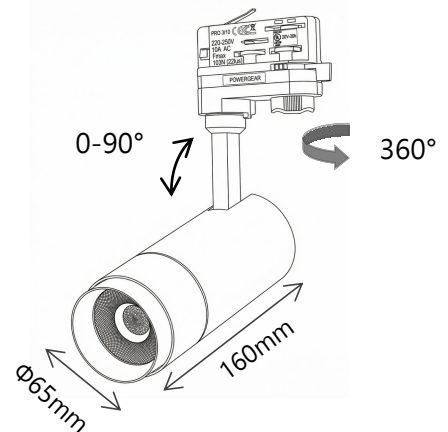

Photometric

- LED type: COB
- LED brand: Osram
- SDCM < 3
- CRI 90
- CCT: 2700K/3000K/4000K (CCT switch optional)
- 1900lm@4000K

Optic

- Lens
- Beam Angle: 15°/24°/36°/60°
- UGR < 19
- Honeycomb UGR < 17 optional

Dimension

Accessory

4 wire rail, Black/White option
TR4-1, 1m,
TR4-2, 2m

Rail suspension kit, 2m cable,
TR4-PC

Power feeder
TR4-PF

I type connector
TR4-IC

Mini I type connector
TR4-MIC

L type connector
TR4-LC