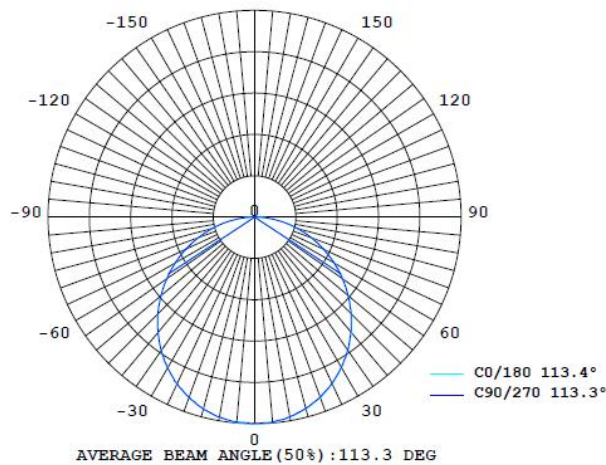

MUSELED PRO 

LED CIRCULAR LIGHT SPECIFICATION

ORA50H

V1.0

ORA50H

Features:

- Modern and fine design,
- Up and down lighting,provides ambient, task, or accent lighting via up and down lighting.
- typical 50mm emitting size,
- Driver is hidden via ceiling canopy kit,
- White,black,Silver color options

Inspiration:

- General or local lighting
- Residential
- Retail
- Restaurant
- Hotel

Electrical and photometric parameter:

| Item No. | Dimension (mm) | Watt (W) | Voltage (VAC) | Ra | Beam Angle | CCT | Lumen (LM) |
|------------------|-------------------|----------|---------------|-----|------------|-------|--------------------------------------|
| ORA50H45-25-9NW | Φ450mmxW50XH75mm | 40W | 220-240 | >80 | 110° | 4000K | UP:20W, 1400lm Down:20W, 1500lm |
| ORA50H60-35-9NW | Φ600mmxW50XH75mm | 54W | 220-240 | >80 | 110° | 4000K | UP: 27W, 1890lm, Down:27W,2025lm, |
| ORA50H90-50-9NW | Φ900mmxW50XH75mm | 80W | 220-240 | >80 | 110° | 4000K | UP: 40W, 2800lm, Down:40W,3000lm, |
| ORA50H120-70-9NW | Φ1200mmxW50XH75mm | 100W | 220-240 | >80 | 110° | 4000K | UP:50W, 3500lm, Down:50W,3750lm, |
| ORA50H150-90-9NW | Φ1500mmxW50XH75mm | 130W | 220-240 | >80 | 110° | 4000K | UP:65W, 4550lm, Down:65W,4875lm, |

Remarks:

- 1.The value is typical,10% tolerance is allowed.
2. 2700K,3000K, 6000K, CCT solution is available.
- 3.Customizing diameter is supported.

Beam Angle :

Structure specification :

| | | | |
|--------------|-------------------------|--------------|-------------------------------|
| Light source | Epistar chips | Finish Color | White,Black,Silver |
| Driver | External, Lifud/Boke | Installation | Pendant |
| Materials | Aluminum | Dim type | Non-dim/0-10V /Triac /Dali |
| Optics | PC diffuser | IP | IP22 |