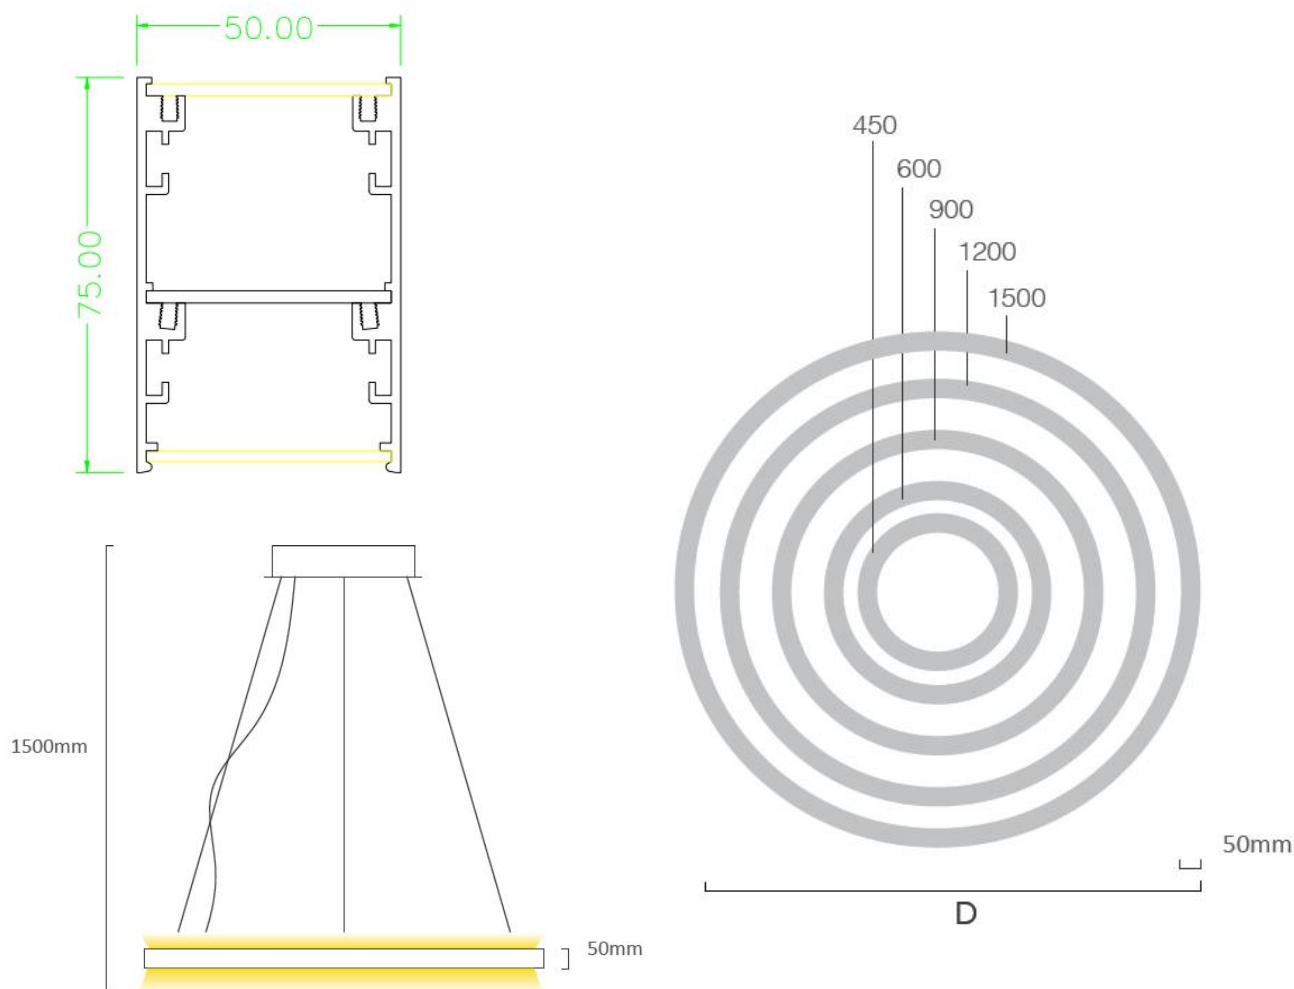

Structure specification :

Light source	Epistar chips	Finish Color	White,Black,Silver
Driver	External, Lifud/Boke	Installation	Pendant
Materials	Aluminum	Dim type	Non-dim/0-10V /Triac /Dali
Optics	PC diffuser	IP	IP22

Dimension