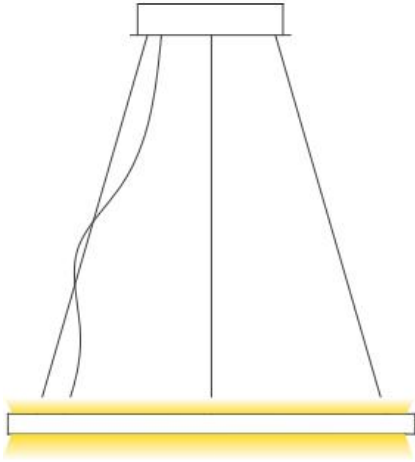

MUSELED PRO 

LED CIRCULAR LIGHT SPECIFICATION

ORA50H

V1.0

ORA50H

Features:

- Modern and fine design,
- Up and down lighting,provides ambient, task, or accent lighting via up and down lighting.
- typical 50mm emitting size,
- Driver is hidden via ceiling canopy kit,
- White,black,Silver color options

Inspiration:

- General or local lighting
- Residential
- Retail
- Restaurant
- Hotel

Electrical and photometric parameter:

| Item No. | Dimension (mm) | Watt (W) | Voltage (VAC) | Ra | Beam Angle | CCT | Lumen (LM) |
|------------------|-------------------|----------|---------------|-----|------------|-------|--------------------------------------|
| ORA50H45-25-9NW | Φ450mmxW50XH75mm | 40W | 220-240 | >80 | 110° | 4000K | UP:20W, 1400lm Down:20W, 1500lm |
| ORA50H60-35-9NW | Φ600mmxW50XH75mm | 54W | 220-240 | >80 | 110° | 4000K | UP: 27W, 1890lm, Down:27W,2025lm, |
| ORA50H90-50-9NW | Φ900mmxW50XH75mm | 80W | 220-240 | >80 | 110° | 4000K | UP: 40W, 2800lm, Down:40W,3000lm, |
| ORA50H120-70-9NW | Φ1200mmxW50XH75mm | 100W | 220-240 | >80 | 110° | 4000K | UP:50W, 3500lm, Down:50W,3750lm, |
| ORA50H150-90-9NW | Φ1500mmxW50XH75mm | 130W | 220-240 | >80 | 110° | 4000K | UP:65W, 4550lm, Down:65W,4875lm, |

Remarks:

- 1.The value is typical,10% tolerance is allowed.
2. 2700K,3000K, 6000K, CCT solution is available.
- 3.Customizing diameter is supported.

Beam Angle :

Structure specification :

| | | | |
|--------------|-------------------------|--------------|-------------------------------|
| Light source | Epistar chips | Finish Color | White,Black,Silver |
| Driver | External, Lifud/Boke | Installation | Pendant |
| Materials | Aluminum | Dim type | Non-dim/0-10V /Triac /Dali |
| Optics | PC diffuser | IP | IP22 |