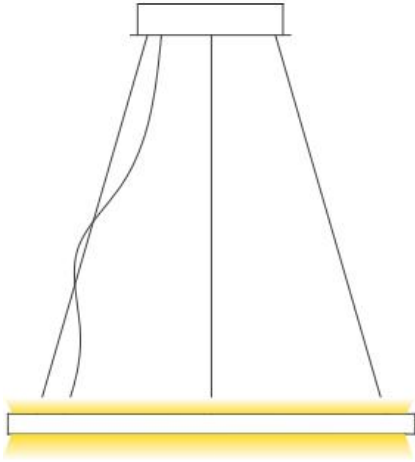

MUSELED PRO 

LED CIRCULAR LIGHT SPECIFICATION

ORA30H

V1.0

ORA30H

Features:

- Modern and fine design,
- Provides ambient, task, or accent lighting via up and down lighting,
- Seamless circular lighting,
- Driver is hidden via ceiling canopy kit,
- White, black, Silver color options

Inspiration:

- General or local lighting
- Residential
- Retail
- Restaurant
- Hotel

Electrical and photometric parameter:

Item No.	Dimension (mm)	Watt (W)	Voltage (VAC)	Ra	Beam Angle	CCT	Lumen (LM)
ORA30H45-25-9NW	Φ450mmxW30XH35mm	25W	200-240	>90	110°	4000K	Up:12.5W,640lm Down:12.5W,700lm
ORA30H60-35-9NW	Φ600mmxW30XH35mm	35.0W	200-240	>90	110°	4000K	Up:17.5W,900lm Down:17.5W,900lm
ORA30H90-50-9NW	Φ900mmxW30XH35mm	50.0W	200-240	>90	110°	4000K	Up:25W, 1200lm Down: 25W,1200lm
ORA30H120-70-9NW	Φ1200mmxW30XH35mm	70W	200-240	>90	110°	4000K	Up:35W, 1800lm Down: 35W,1800lm
ORA30H150-90-9NW	Φ1500mmxW30XH35mm	90W	200-240	>90	110°	4000K	Up:45W, 2300lm Down: 45W,2300lm

Remarks:

- 1.The value is typical,10% tolerance is allowed.
2. 2700K,3000K, 6000K, CCT solution is available.
- 3.Customizing diameter is supported.

Beam Angle :

Structure specification :

Light source	Epistar chips	Finish Color	White,Black,Silver
Driver	External, Lifud/Boke	Installation	Pendant
Materials	Aluminum	Dim type	Non-dim/0-10V /Triac /Dali
Optics	Silicone	IP	IP22