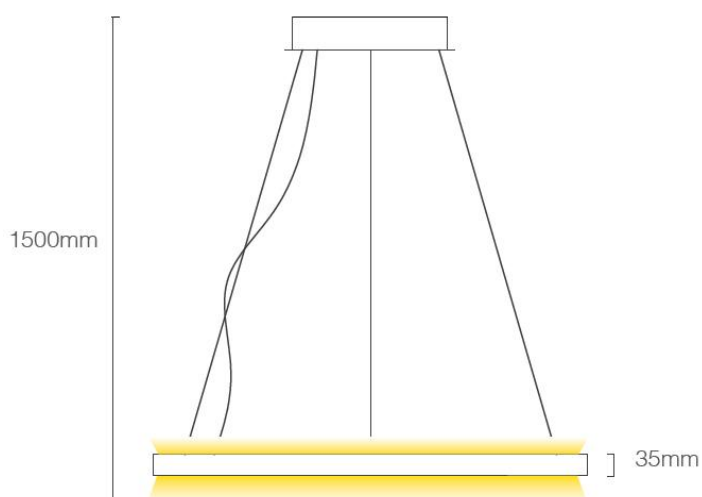

MUSELED PRO 

LED CIRCULAR LIGHT SPECIFICATION

ORA30H

V1.0

ORA30H

Features:

- Modern and fine design,
- Provides ambient, task, or accent lighting via up and down lighting,
- Seamless circular lighting,
- Driver is hidden via ceiling canopy kit,
- White, black, Silver color options

Inspiration:

- General or local lighting
- Residential
- Retail
- Restaurant
- Hotel

Electrical and photometric parameter:

Item No.	Dimension (mm)	Watt (W)	Voltage (VAC)	Ra	Beam Angle	CCT	Lumen (LM)
ORA30H45-25-9NW	Φ450mmxW30XH35mm	25W	200-240	>90	110°	4000K	Up:12.5W,640lm Down:12.5W,700lm
ORA30H60-35-9NW	Φ600mmxW30XH35mm	35.0W	200-240	>90	110°	4000K	Up:17.5W,900lm Down:17.5W,900lm
ORA30H90-50-9NW	Φ900mmxW30XH35mm	50.0W	200-240	>90	110°	4000K	Up:25W, 1200lm Down: 25W,1200lm
ORA30H120-70-9NW	Φ1200mmxW30XH35mm	70W	200-240	>90	110°	4000K	Up:35W, 1800lm Down: 35W,1800lm
ORA30H150-90-9NW	Φ1500mmxW30XH35mm	90W	200-240	>90	110°	4000K	Up:45W, 2300lm Down: 45W,2300lm

Remarks:

- 1.The value is typical,10% tolerance is allowed.
2. 2700K,3000K, 6000K, CCT solution is available.
- 3.Customizing diameter is supported.

Beam Angle :

Structure specification :

Light source	Epistar chips	Finish Color	White,Black,Silver
Driver	External, Lifud/Boke	Installation	Pendant
Materials	Aluminum	Dim type	Non-dim/0-10V /Triac /Dali
Optics	Silicone	IP	IP22

Dimension

Accessories

Canopy Kit

Package:

Item No.	Product Dimension (mm)	Qty per carton	Product N.W/pc (Kg)	N.W/ CTN (Kg)	G.W/ CTN (Kg)	Carton dimension (CM)
ORA30H45-25-9NW	Φ450mmxW30XH35mm	1	3	3	4	51*51*10
ORA30H60-35-9NW	Φ600mmxW30XH35mm	1	4	4	5	70*70*10
ORA30H90-50-9NW	Φ900mmxW30XH35mm	1	6	6	7	99*99*10
ORA30H120-70-9NW	Φ1200mmxW30XH35mm	1	8	8	9	129*129*10
ORA30H150-90-9NW	Φ1500mmxW30XH35mm	1	10	10	11	159*159*10