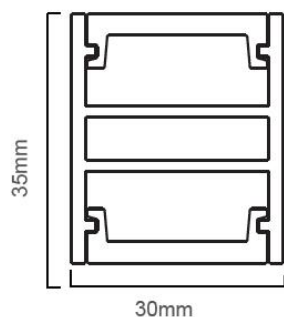

Inspiration:

- General or local lighting
- Residential
- Retail
- Restaurant
- Hotel

Electrical and photometric parameter:

Item No.	Dimension (mm)	Watt (W)	Voltage (VAC)	Ra	Beam Angle	CCT	Lumen (LM)
ORA30H45-25-9NW	Φ450mmxW30XH35mm	25W	200-240	>90	110°	4000K	Up:12.5W,640lm Down:12.5W,700lm
ORA30H60-35-9NW	Φ600mmxW30XH35mm	35.0W	200-240	>90	110°	4000K	Up:17.5W,900lm Down:17.5W,900lm
ORA30H90-50-9NW	Φ900mmxW30XH35mm	50.0W	200-240	>90	110°	4000K	Up:25W, 1200lm Down: 25W,1200lm
ORA30H120-70-9NW	Φ1200mmxW30XH35mm	70W	200-240	>90	110°	4000K	Up:35W, 1800lm Down: 35W,1800lm
ORA30H150-90-9NW	Φ1500mmxW30XH35mm	90W	200-240	>90	110°	4000K	Up:45W, 2300lm Down: 45W,2300lm

Remarks:

- 1.The value is typical,10% tolerance is allowed.
2. 2700K,3000K, 6000K, CCT solution is available.
- 3.Customizing diameter is supported.

Beam Angle :

Structure specification :

Light source	Epistar chips	Finish Color	White,Black,Silver
Driver	External, Lifud/Boke	Installation	Pendant
Materials	Aluminum	Dim type	Non-dim/0-10V /Triac /Dali
Optics	Silicone	IP	IP22

Dimension

Accessories

Canopy Kit

Package:

Item No.	Product Dimension (mm)	Qty per carton	Product N.W/pc (Kg)	N.W/ CTN (Kg)	G.W/ CTN (Kg)	Carton dimension (CM)
ORA30H45-25-9NW	Φ450mmxW30XH35mm	1	3	3	4	51*51*10
ORA30H60-35-9NW	Φ600mmxW30XH35mm	1	4	4	5	70*70*10
ORA30H90-50-9NW	Φ900mmxW30XH35mm	1	6	6	7	99*99*10
ORA30H120-70-9NW	Φ1200mmxW30XH35mm	1	8	8	9	129*129*10
ORA30H150-90-9NW	Φ1500mmxW30XH35mm	1	10	10	11	159*159*10