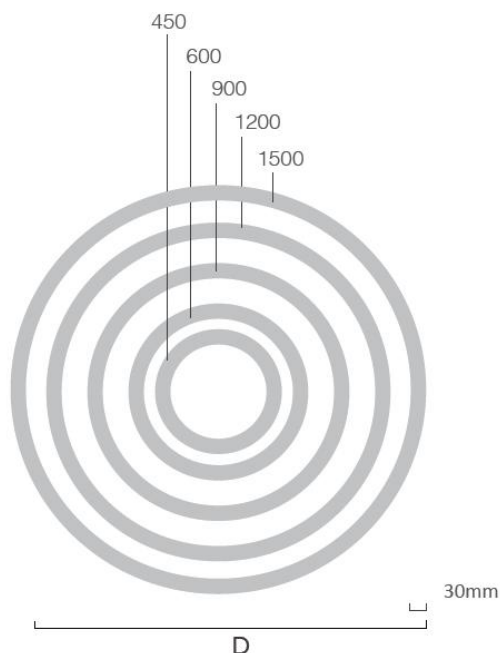

MUSELED PRO 

LED CIRCULAR LIGHT SPECIFICATION

ORA30H

V1.0

ORA30H

Features:

- Modern and fine design,
- Provides ambient, task, or accent lighting via up and down lighting,
- Seamless circular lighting,
- Driver is hidden via ceiling canopy kit,
- White, black, Silver color options

Inspiration:

- General or local lighting
- Residential
- Retail
- Restaurant
- Hotel

Electrical and photometric parameter:

Item No.	Dimension (mm)	Watt (W)	Voltage (VAC)	Ra	Beam Angle	CCT	Lumen (LM)
ORA30H45-25-9NW	Φ450mmxW30XH35mm	25W	200-240	>90	110°	4000K	Up:12.5W,640lm Down:12.5W,700lm
ORA30H60-35-9NW	Φ600mmxW30XH35mm	35.0W	200-240	>90	110°	4000K	Up:17.5W,900lm Down:17.5W,900lm
ORA30H90-50-9NW	Φ900mmxW30XH35mm	50.0W	200-240	>90	110°	4000K	Up:25W, 1200lm Down: 25W,1200lm
ORA30H120-70-9NW	Φ1200mmxW30XH35mm	70W	200-240	>90	110°	4000K	Up:35W, 1800lm Down: 35W,1800lm
ORA30H150-90-9NW	Φ1500mmxW30XH35mm	90W	200-240	>90	110°	4000K	Up:45W, 2300lm Down: 45W,2300lm

Remarks:

- 1.The value is typical,10% tolerance is allowed.
2. 2700K,3000K, 6000K, CCT solution is available.
- 3.Customizing diameter is supported.

Beam Angle :

Structure specification :

Light source	Epistar chips	Finish Color	White,Black,Silver
Driver	External, Lifud/Boke	Installation	Pendant
Materials	Aluminum	Dim type	Non-dim/0-10V /Triac /Dali
Optics	Silicone	IP	IP22

Dimension

Accessories

Canopy Kit

Package:

Item No.	Product Dimension (mm)	Qty per carton	Product N.W/pc (Kg)	N.W/ CTN (Kg)	G.W/ CTN (Kg)	Carton dimension (CM)
ORA30H45-25-9NW	Φ450mmxW30XH35mm	1	3	3	4	51*51*10
ORA30H60-35-9NW	Φ600mmxW30XH35mm	1	4	4	5	70*70*10
ORA30H90-50-9NW	Φ900mmxW30XH35mm	1	6	6	7	99*99*10
ORA30H120-70-9NW	Φ1200mmxW30XH35mm	1	8	8	9	129*129*10
ORA30H150-90-9NW	Φ1500mmxW30XH35mm	1	10	10	11	159*159*10