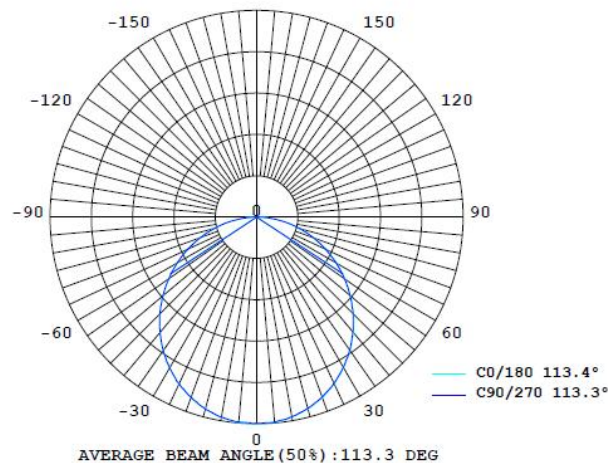

Inspiration:

- General or local lighting
- Residential
- Retail
- Restaurant
- Hotel

Electrical and photometric parameter:

Item No.	Dimension (mm)	Watt (W)	Voltage (VAC)	Ra	Beam Angle	CCT	Lumen (LM)
ORA30H45-25-9NW	Φ450mmxW30XH35mm	25W	200-240	>90	110°	4000K	Up:12.5W,640lm Down:12.5W,700lm
ORA30H60-35-9NW	Φ600mmxW30XH35mm	35.0W	200-240	>90	110°	4000K	Up:17.5W,900lm Down:17.5W,900lm
ORA30H90-50-9NW	Φ900mmxW30XH35mm	50.0W	200-240	>90	110°	4000K	Up:25W, 1200lm Down: 25W,1200lm
ORA30H120-70-9NW	Φ1200mmxW30XH35mm	70W	200-240	>90	110°	4000K	Up:35W, 1800lm Down: 35W,1800lm
ORA30H150-90-9NW	Φ1500mmxW30XH35mm	90W	200-240	>90	110°	4000K	Up:45W, 2300lm Down: 45W,2300lm

Remarks:

- 1.The value is typical,10% tolerance is allowed.
2. 2700K,3000K, 6000K, CCT solution is available.
- 3.Customizing diameter is supported.

Beam Angle :

Structure specification :

Light source	Epistar chips	Finish Color	White,Black,Silver
Driver	External, Lifud/Boke	Installation	Pendant
Materials	Aluminum	Dim type	Non-dim/0-10V /Triac /Dali
Optics	Silicone	IP	IP22