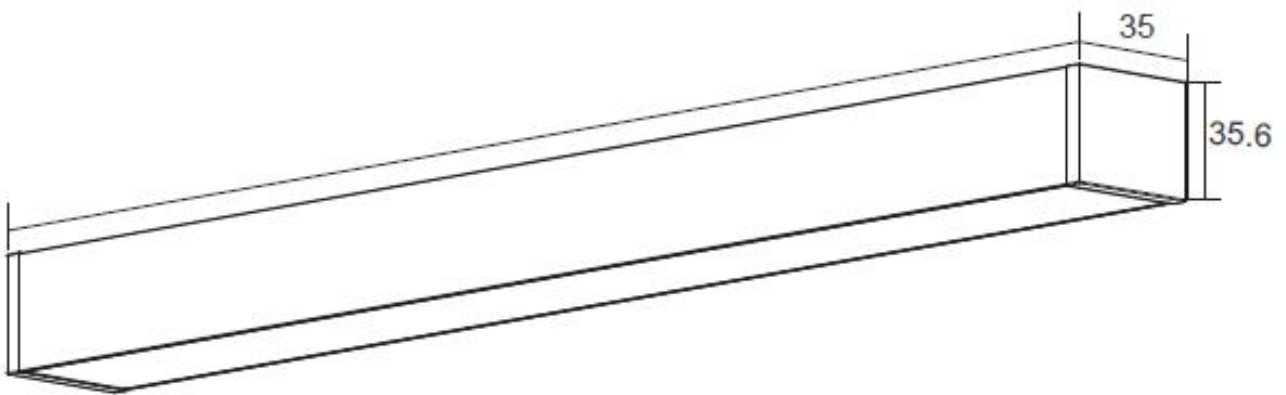

MUSELED PRO 

LED linear LIGHT SPECIFICATION

LIN3536D

V1.0

Features:

- Elegant 35mm light-emitting surface offers sleek, linear illumination.

- Minimalist design complements modern architectural elements.

-Even lighting via premium diffuser and LED layout.

-Suitable for various applications including kitchens, offices, and retail spaces.

-Cost-effective

Electrical and photometric parameter:

Item No.	Dimension (mm)	Watt (W)	Voltage (VAC)	Ra	Beam Angle	CCT	Lumen (LM)
LIN3536D-15-9WW12	1208 x 35 x 35.6	15W	200-240	>90	105°	3000K	1160lm
LIN3536D-15-9NW12	1208 x 35 x 35.6	15W	200-240	>90	105°	4000K	1200lm
LIN3536D-21-9WW15	1508 x 35 x 35.6	21W	200-240	>90	105°	3000K	1617lm
LIN3536D-21-9NW15	1508 x 35 x 35.6	21W	200-240	>90	105°	4000K	1680lm

Dimension and Installation

Pakcage:

Item No.	Product Dimension (mm)	Qty per carton	Product N.W/pc (Kg)	N.W/ CTN (Kg)	G.W/ CTN (Kg)	Carton dimension (CM)
LIN3536D-12-9XX12	1208 x 35 x 35.6	9	1.56	14	15.5	126*20*19
LIN3536D-12-9XX15	1508 x 35 x 35.6	9	1.95	17.6	19.5	156*20*19