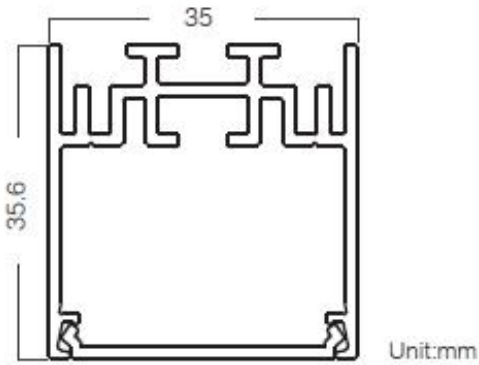

MUSELED PRO 

LED linear LIGHT SPECIFICATION

LIN3536D

V1.0

Features:

- Elegant 35mm light-emitting surface offers sleek, linear illumination.

- Minimalist design complements modern architectural elements.

-Even lighting via premium diffuser and LED layout.

-Suitable for various applications including kitchens, offices, and retail spaces.

-Cost-effective

Electrical and photometric parameter:

Item No.	Dimension (mm)	Watt (W)	Voltage (VAC)	Ra	Beam Angle	CCT	Lumen (LM)
LIN3536D-15-9WW12	1208 x 35 x 35.6	15W	200-240	>90	105°	3000K	1160lm
LIN3536D-15-9NW12	1208 x 35 x 35.6	15W	200-240	>90	105°	4000K	1200lm
LIN3536D-21-9WW15	1508 x 35 x 35.6	21W	200-240	>90	105°	3000K	1617lm
LIN3536D-21-9NW15	1508 x 35 x 35.6	21W	200-240	>90	105°	4000K	1680lm

Remarks:

1.The value is typical,10% tolerance is allowed.

2. 2700K, 6000K, CCT solution is available.

3.Customizing length is supported.

Structure specification :

Light source	Epistar chips	Finish Color	White,Black,Silver
Driver	External, Lifud/Boke	Installation	Pendant/Mounted
Materials	Aluminum	Dim type	Non-dim/0-10V //Dali
Optics	PC diffuser	IP	IP22

Dimension and Installation

Pakcage:

Item No.	Product Dimension (mm)	Qty per carton	Product N.W/pc (Kg)	N.W/ CTN (Kg)	G.W/ CTN (Kg)	Carton dimension (CM)
LIN3536D-12-9XX12	1208 x 35 x 35.6	9	1.56	14	15.5	126*20*19
LIN3536D-12-9XX15	1508 x 35 x 35.6	9	1.95	17.6	19.5	156*20*19