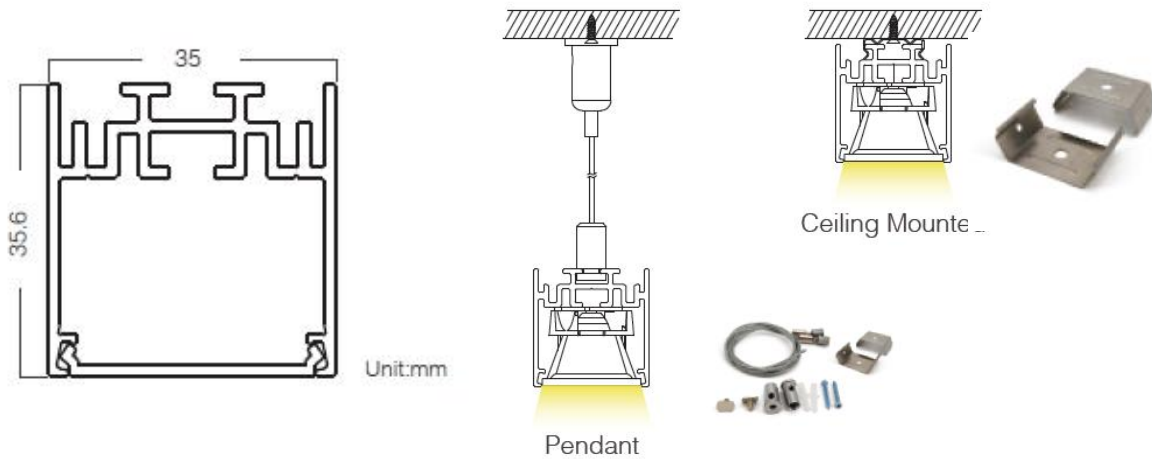

MUSELED PRO 

LED linear LIGHT SPECIFICATION

LIN3536D

V1.0

Features:

- Elegant 35mm light-emitting surface offers sleek, linear illumination.

- Minimalist design complements modern architectural elements.

-Even lighting via premium diffuser and LED layout.

-Suitable for various applications including kitchens, offices, and retail spaces.

-Cost-effective

Electrical and photometric parameter:

Item No.	Dimension (mm)	Watt (W)	Voltage (VAC)	Ra	Beam Angle	CCT	Lumen (LM)
LIN3536D-15-9WW12	1208 x 35 x 35.6	15W	200-240	>90	105°	3000K	1160lm
LIN3536D-15-9NW12	1208 x 35 x 35.6	15W	200-240	>90	105°	4000K	1200lm
LIN3536D-21-9WW15	1508 x 35 x 35.6	21W	200-240	>90	105°	3000K	1617lm
LIN3536D-21-9NW15	1508 x 35 x 35.6	21W	200-240	>90	105°	4000K	1680lm

Remarks:

1.The value is typical,10% tolerance is allowed.

2. 2700K, 6000K, CCT solution is available.

3.Customizing length is supported.

Structure specification :

Light source	Epistar chips	Finish Color	White,Black,Silver
Driver	External, Lifud/Boke	Installation	Pendant/Mounted
Materials	Aluminum	Dim type	Non-dim/0-10V //Dali
Optics	PC diffuser	IP	IP22

Dimension and Installation

Pakcage:

Item No.	Product Dimension (mm)	Qty per carton	Product N.W/pc (Kg)	N.W/ CTN (Kg)	G.W/ CTN (Kg)	Carton dimension (CM)
LIN3536D-12-9XX12	1208 x 35 x 35.6	9	1.56	14	15.5	126*20*19
LIN3536D-12-9XX15	1508 x 35 x 35.6	9	1.95	17.6	19.5	156*20*19