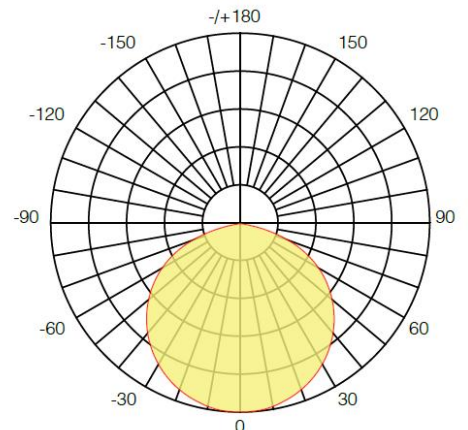

Features:

- Elegant 35mm light-emitting surface offers sleek, linear illumination.

- Minimalist design complements modern architectural elements.

-Even lighting via premium diffuser and LED layout.

-Suitable for various applications including kitchens, offices, and retail spaces.

-Cost-effective

Electrical and photometric parameter:

Item No.	Dimension (mm)	Watt (W)	Voltage (VAC)	Ra	Beam Angle	CCT	Lumen (LM)
LIN3536D-15-9WW12	1208 x 35 x 35.6	15W	200-240	>90	105°	3000K	1160lm
LIN3536D-15-9NW12	1208 x 35 x 35.6	15W	200-240	>90	105°	4000K	1200lm
LIN3536D-21-9WW15	1508 x 35 x 35.6	21W	200-240	>90	105°	3000K	1617lm
LIN3536D-21-9NW15	1508 x 35 x 35.6	21W	200-240	>90	105°	4000K	1680lm

Remarks:

1.The value is typical,10% tolerance is allowed.

2. 2700K, 6000K, CCT solution is available.

3.Customizing length is supported.